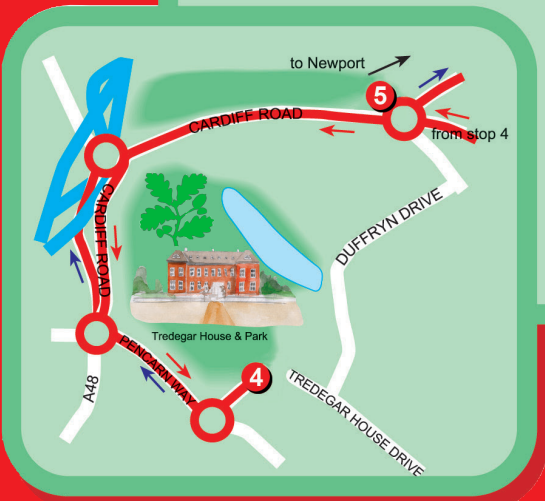

1 City Sightseeing Stop

City Sightseeing Route

Outbound Route

Inbound Route

24 hrs. Valid Ticket

Information

Newport Transport
160 Corporation Road, Newport NP19 0WF
Tel: +44 (0)1633 263600 Fax: +44 (0)1633 242589
www.newporttransport.co.uk

This tour operates:
Mon 27th May - Sat 1st June inc.
Mon 22nd July - Sat 31st Aug
INCLUDING Bank Holiday Monday 26th August.

www.city-sightseeing.com

For details of other City Sightseeing tours in the UK and Worldwide please visit: