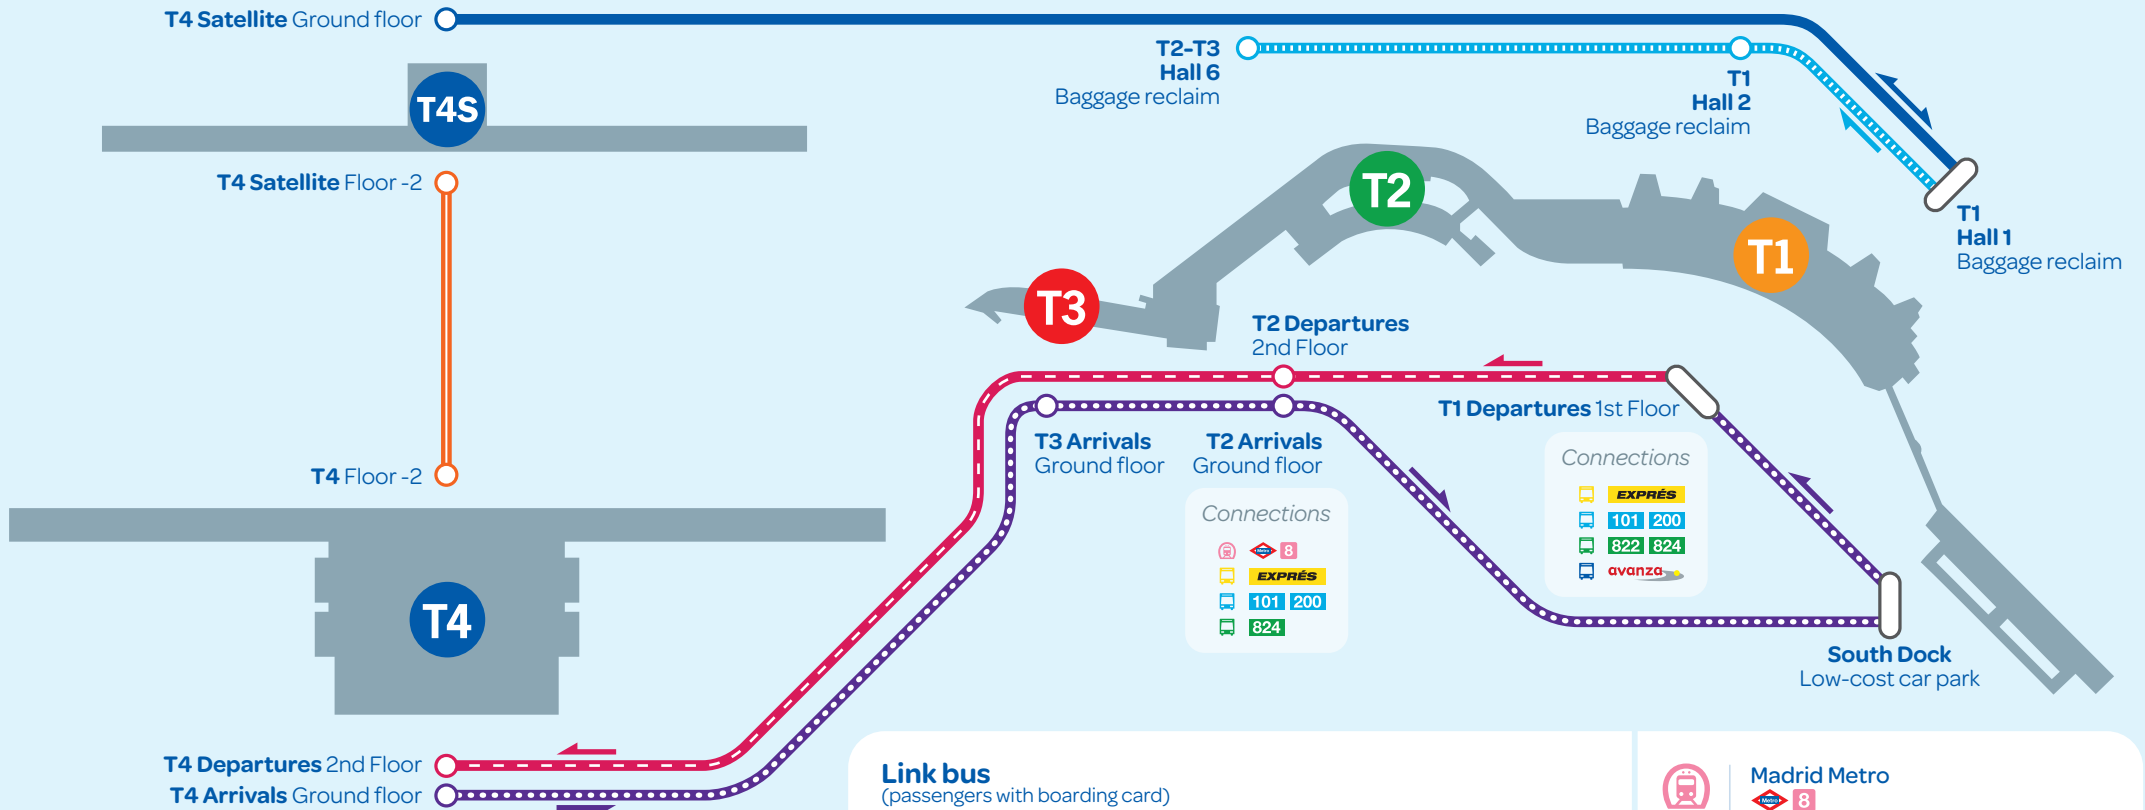

Connections between terminals

Connections

- 8**
- C-1**
- EXPRES**
- 200**
- 827 828**
- ALSA**

Connections

- 8**
- EXPRES**
- 101 200**
- 824**

Connections

- EXPRES**
- 101 200**
- 822 824**
- avanza**

Link bus
(passengers with boarding card)

- Connections between **T1** and **T4S**
- Connections between **T1**, **T2** and **T3**

Shuttle bus
(passengers without boarding card)

- Connections between **T1**, **T2** and **T4**
- Connections between **T4**, **T3**, **T2**, South Dock and **T1**

Automatic People Mover (APM)
(passengers with boarding card)

- Connections between **T4** and **T4S**

Madrid Metro
 8

Renfe Cercanías (suburban railway)
 C-1

Express bus 24 hours
 EXPRES

City buses
 101 200