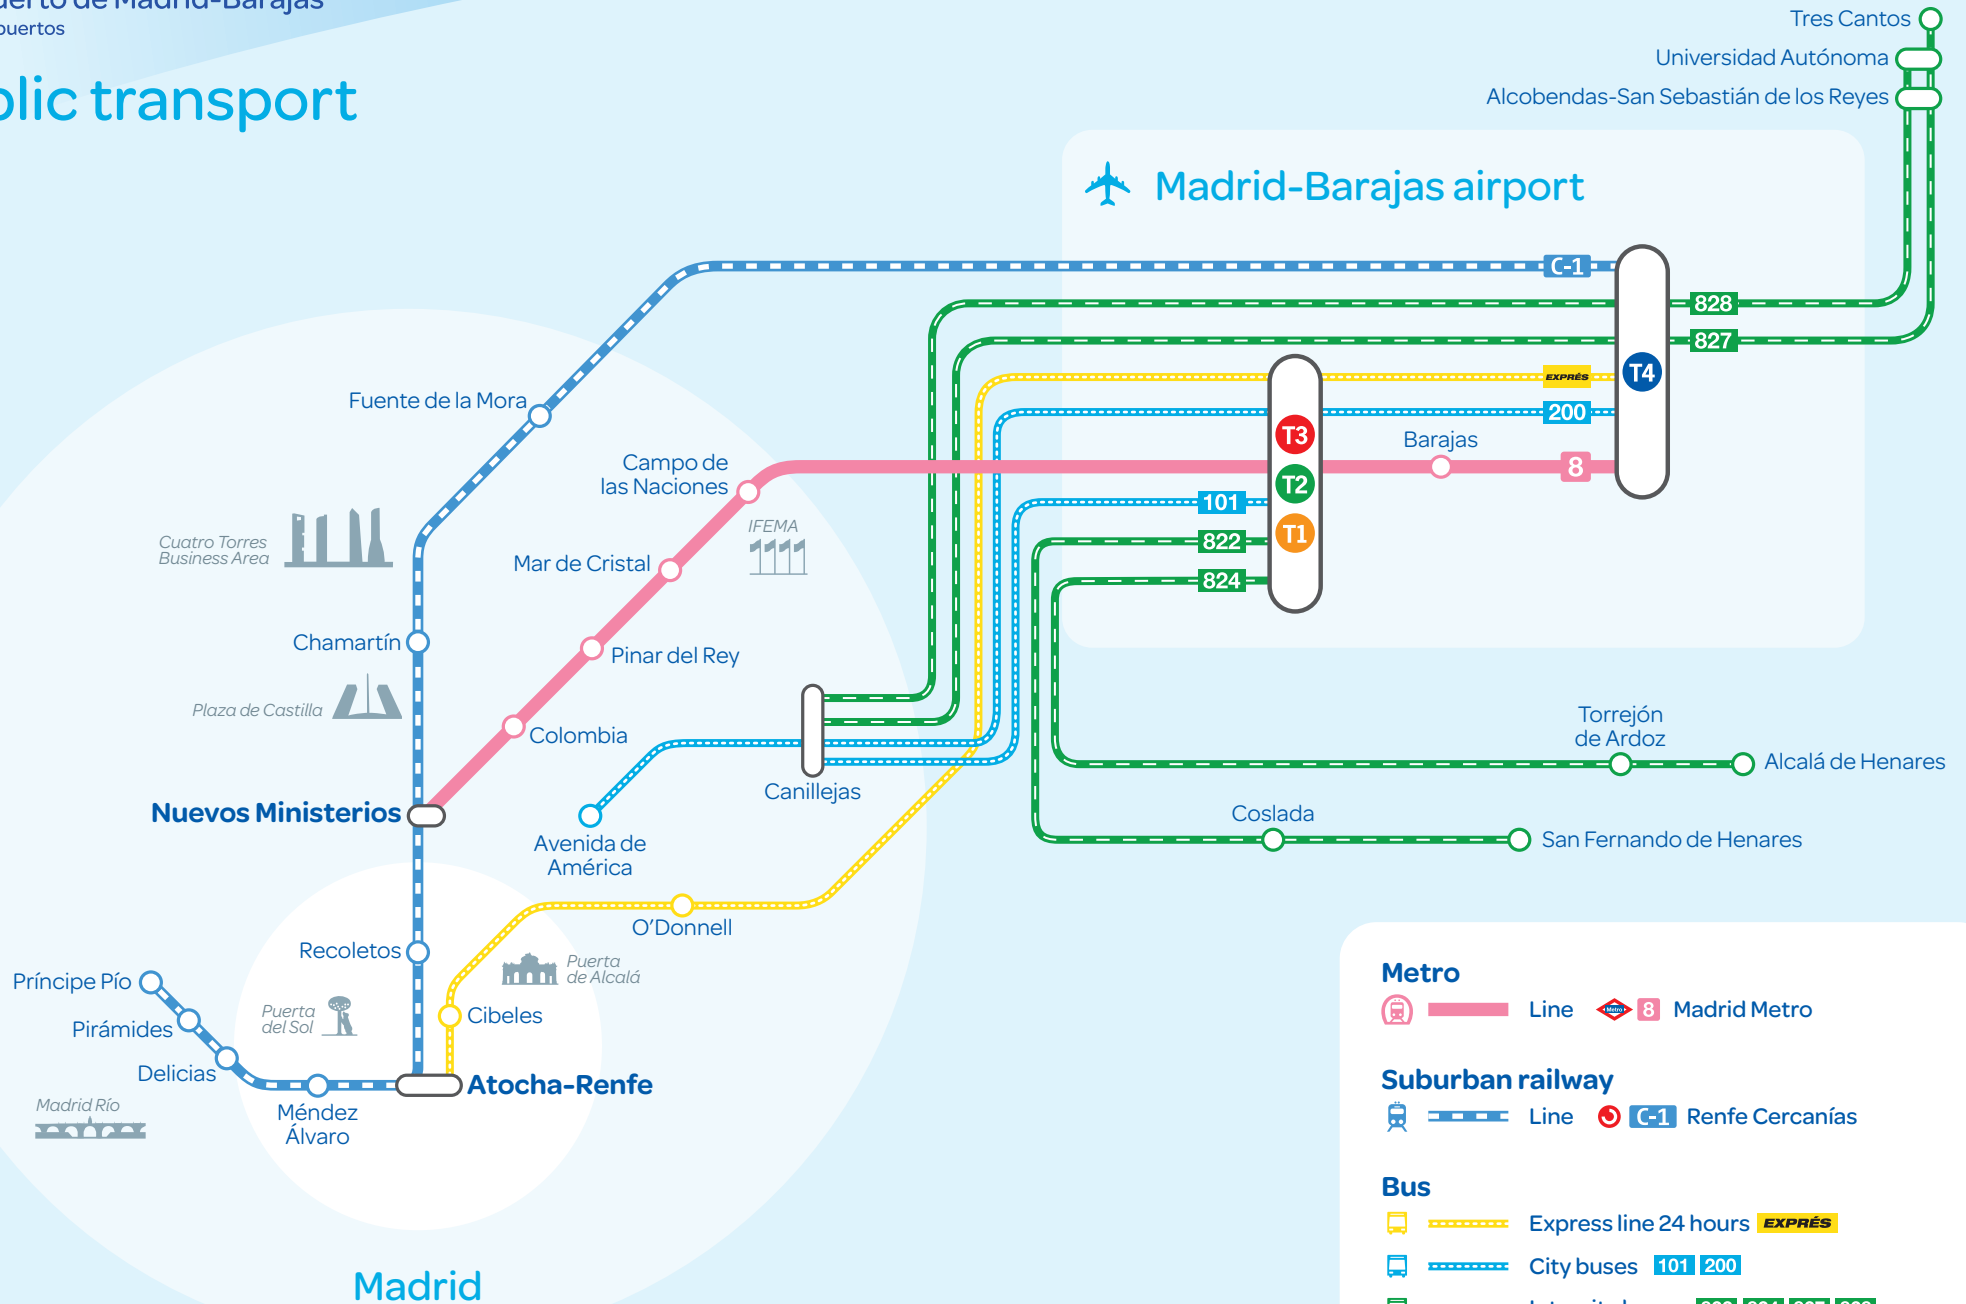

Aeropuerto de Madrid-Barajas
aena aeropuertos

Public transport

✈ Madrid-Barajas airport

Metro

Line Madrid Metro

Suburban railway

Line Renfe Cercanías

Bus

Express line 24 hours **EXPRES**

City buses **101 200**

Intercity buses **822 824 827 828**