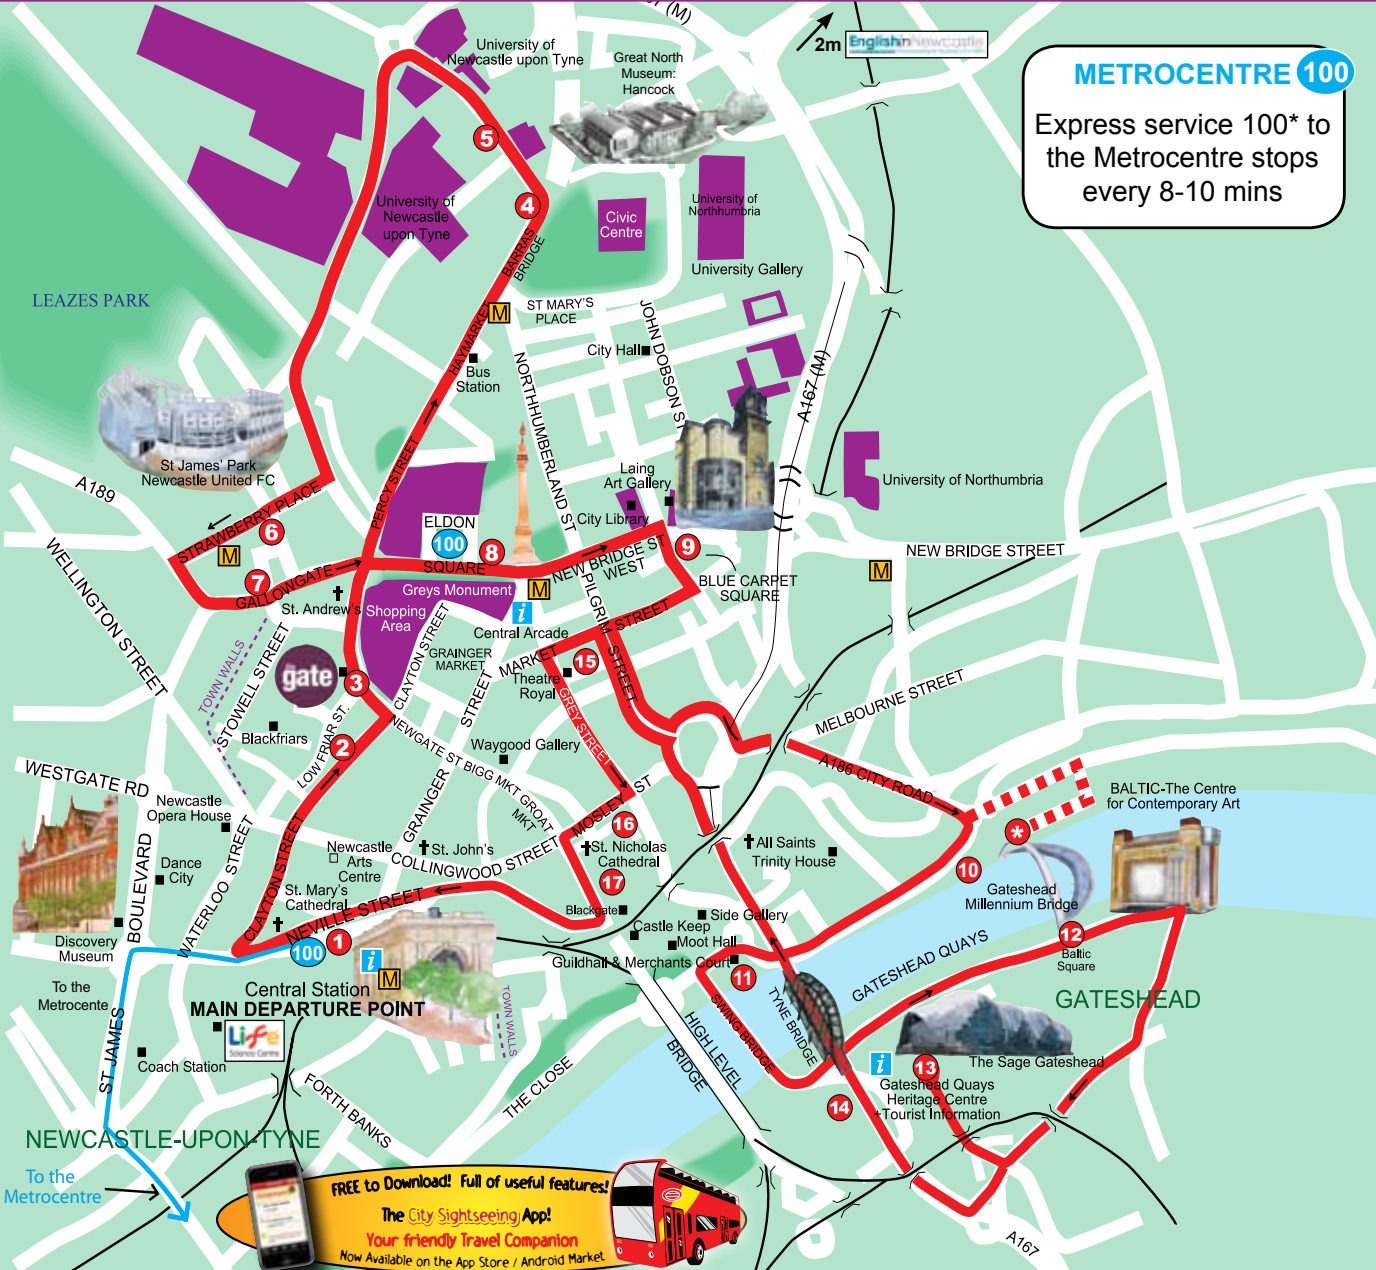

# METROCENTRE 100

Express service 100\* to the Metrocentre stops every 8-10 mins

**FREE to Download! Full of useful features!**  
**The City Sightseeing App!**  
**Your friendly Travel Companion**  
Now Available on the App Store / Android Market

To the Metrocentre