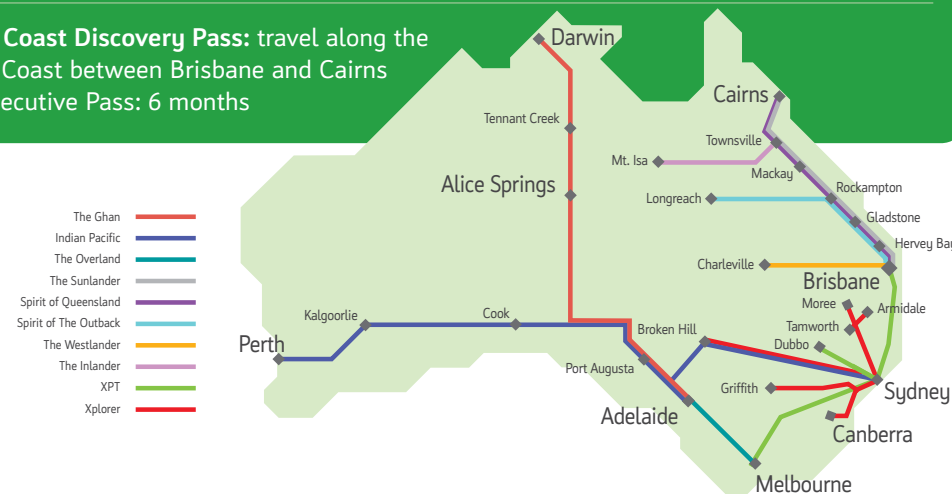

## SJ Train Tickets

experience Sweden's comprehensive rail network

With frequent departures from cities such as Stockholm, Göteborg, Malmö and Karlstad, as well as, easy connections to Denmark via Copenhagen, SJ train tickets are an ideal way to travel around Sweden. Especially thanks to its many modern, comfortable and high speed train services.

## Samtrafiken

travel on public transport throughout Sweden

Arlanda Express, popular for its fast airport service between Stockholm City and Arlanda Airport, Öresundståg, Veolia and SJ are just a few of the many operators providing public transport in Sweden. Samtrafiken tickets allow easy access to smaller popular destinations such as Kalmar, Karlskrona, Helsingborg and Lund by rail and bus, with the convenience of a single ticket.

# Australia by Rail

**Rail Explorer Pass:** travel aboard Australia's famous rail journeys: The Ghan, Indian Pacific and The Overland  
Consecutive Pass: 3 or 6 months

**Queensland Explorer Pass:** travel aboard Australia's Queensland Rail network: Spirit of Queensland, The Sunlander, Spirit of the Outback, The Westlander and The Inlander.  
Consecutive Pass: 3 or 6 months

**East Coast Discovery Pass:** travel along the East Coast between Brisbane and Cairns  
Consecutive Pass: 6 months

Known for its stunning settings, from the red sands of the Outback to the blue waters of the East Coast, Australia has many great rail journeys to choose from. And with select rail passes allowing a whopping 6 months of unlimited rail travel...the options are endless!