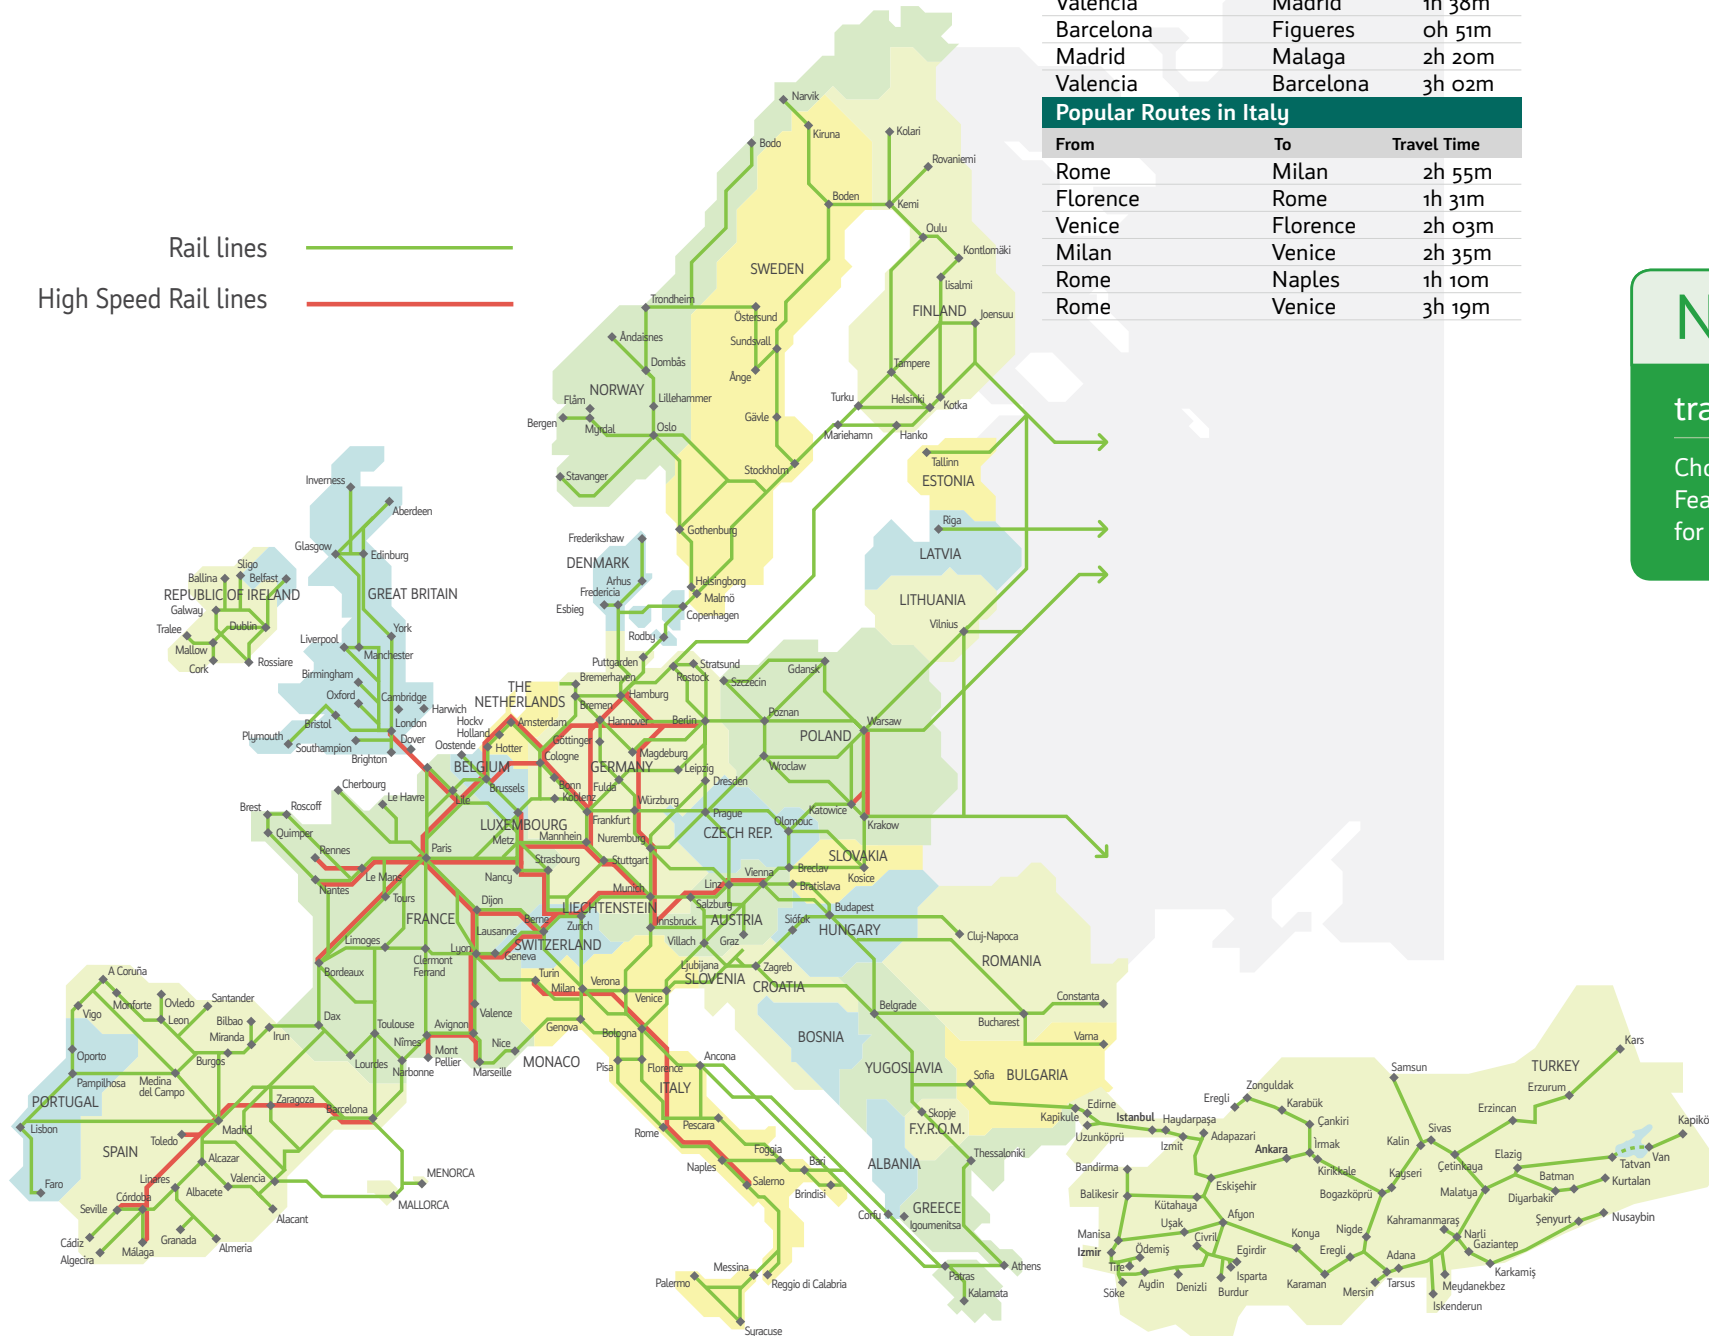

Europe By Rail

Hop aboard your choice of train and benefit from all the modern conveniences of train travel in Europe, with frequent connections to both domestic and international destinations. Select from a great variety of passes, point to point tickets, seat reservations and sleepers.

Rail lines ———
High Speed Rail lines ———

To consult our complete selection of routes, schedules, timetables and prices please visit acprail.com

Popular Routes in Europe

From	To	Travel Time
Amsterdam	Brussels	1h 46m
Berlin	Prague	4h 40m
Frankfurt	Munich	3h 18m
Frankfurt	Amsterdam	3h 51m
Milan	Zurich	3h 41m
Paris	Marseille	3h 05m
Prague	Vienna	4h 05m
St. Petersburg	Helsinki	1h 36m
Stockholm	Copenhagen	4h 43m
Vienna	Budapest	2h 46m
Vienna	Munich	3h 57m

Popular Routes in Spain

From	To	Travel Time
Madrid	Barcelona	2h 30m
Seville	Madrid	2h 20m
Valencia	Madrid	1h 38m
Barcelona	Figueres	0h 51m
Madrid	Malaga	2h 20m
Valencia	Barcelona	3h 02m

Popular Routes in Italy

From	To	Travel Time
Rome	Milan	2h 55m
Florence	Rome	1h 31m
Venice	Florence	2h 03m
Milan	Venice	2h 35m
Rome	Naples	1h 10m
Rome	Venice	3h 19m