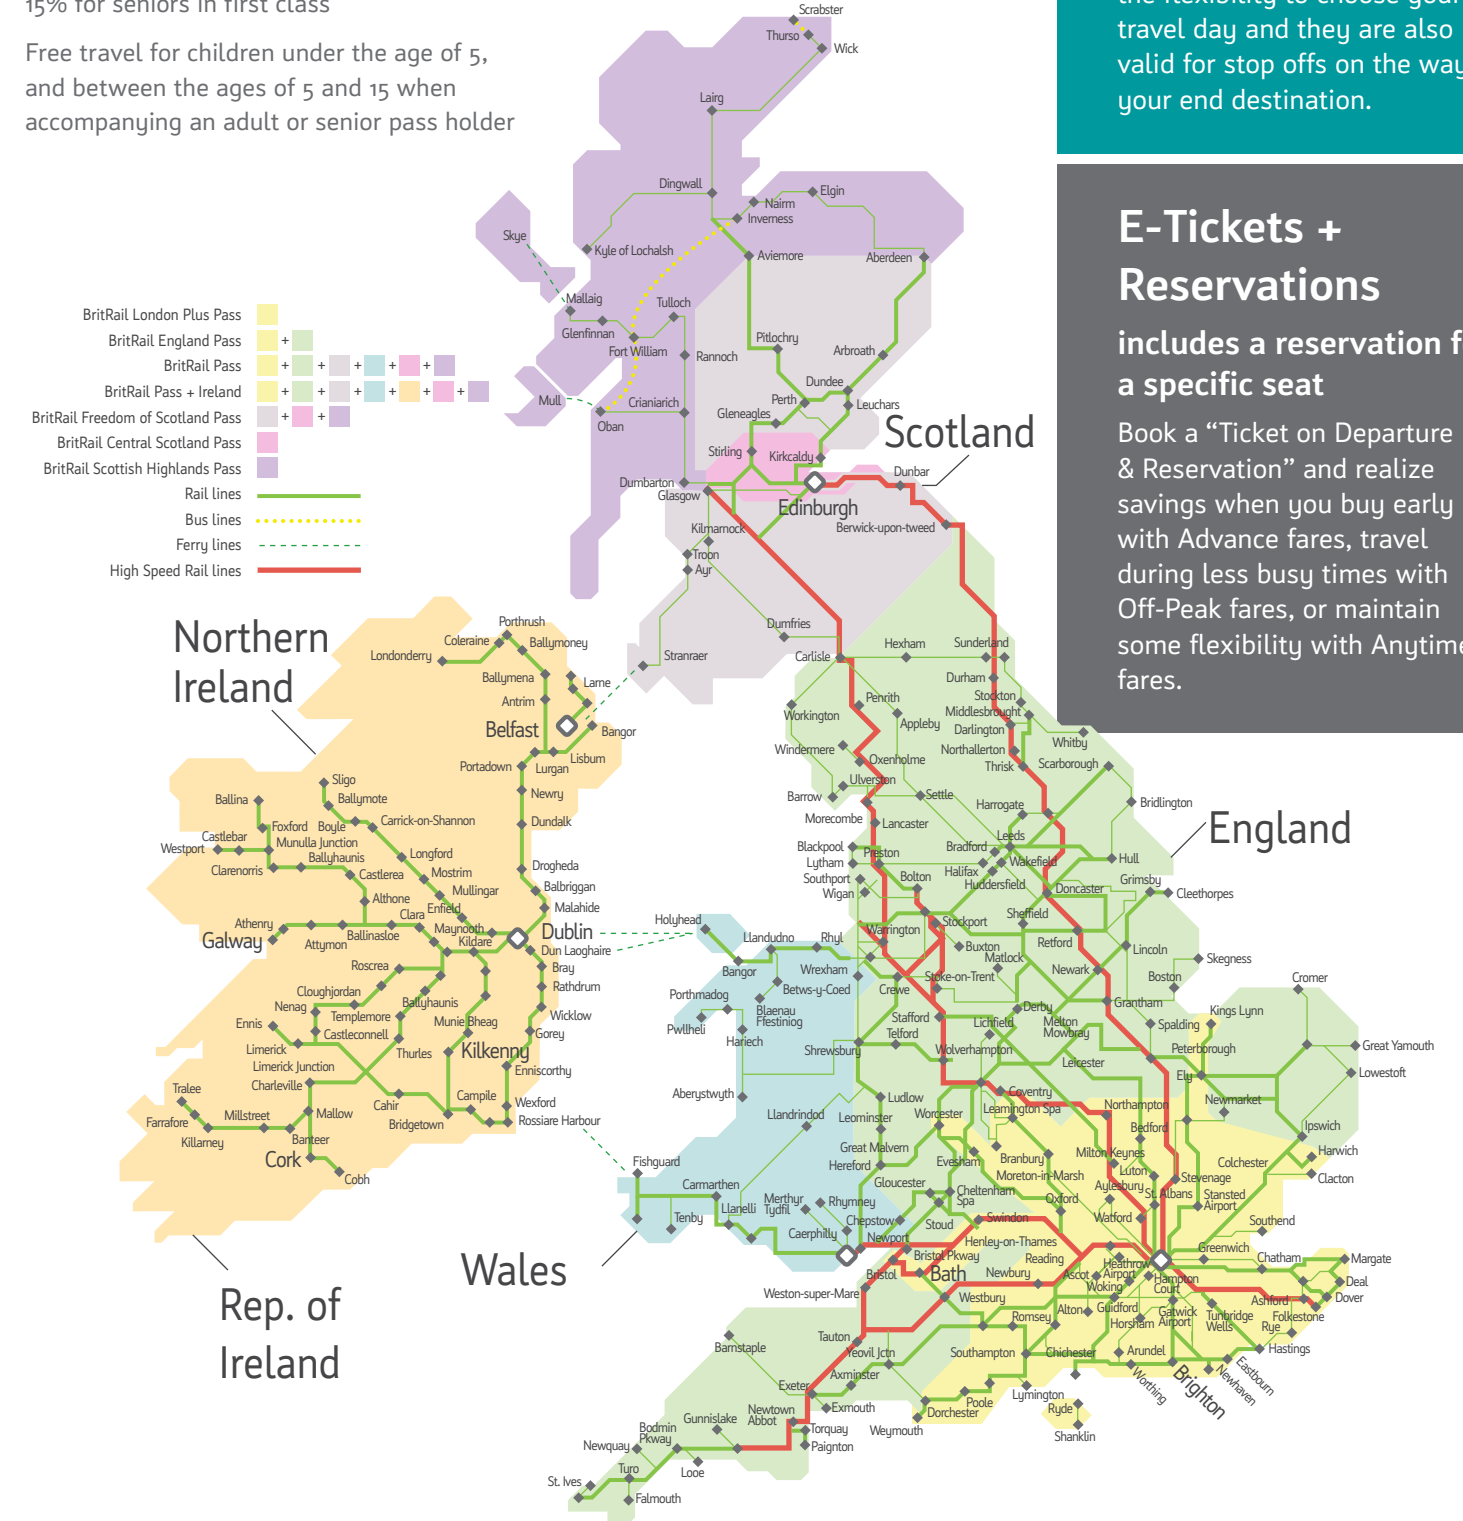

## BritRail Train Tickets

an open ticket for the route of your choice

BritRail's point to point tickets aren't restricted to a specific day and time so you still have the flexibility to choose your travel day and they are also valid for stop offs on the way to your end destination.