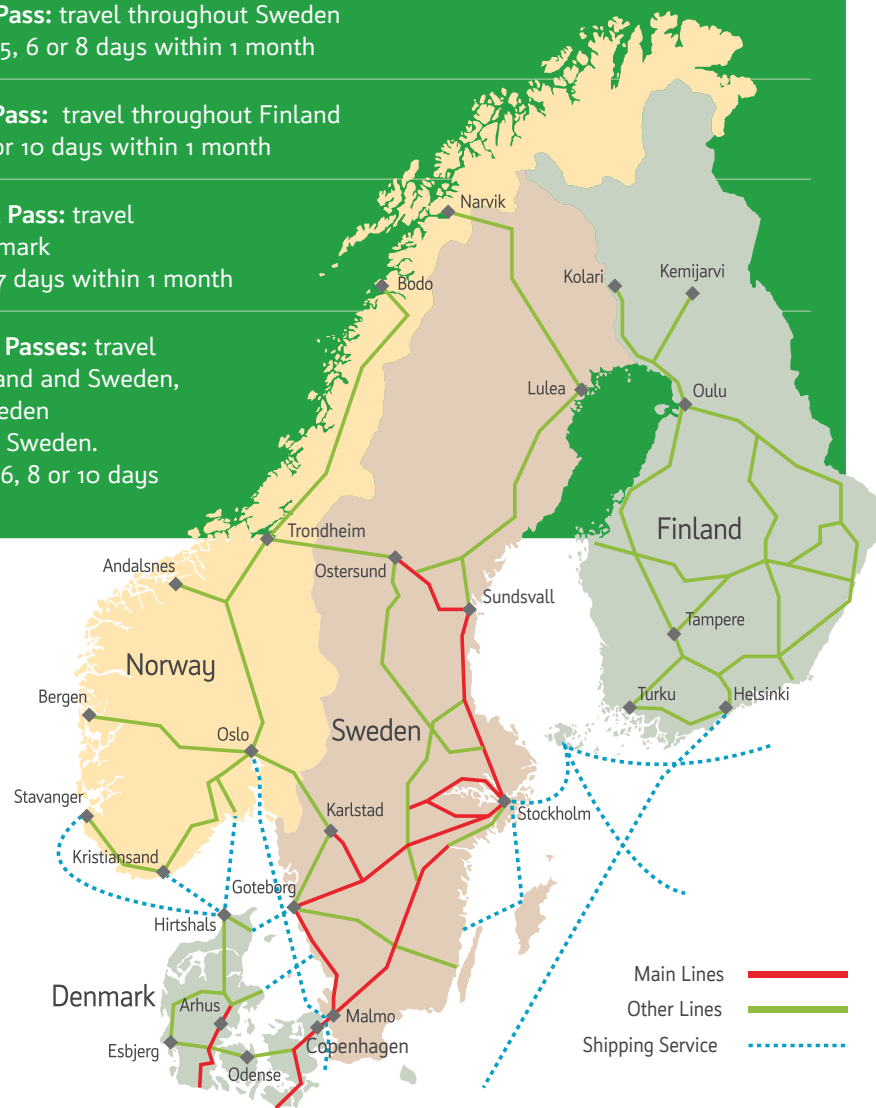

# Scandinavia

## Eurail Passes

Scandinavia's scenery is best enjoyed by train

**Eurail Scandinavia Pass:** travel throughout Sweden, Norway, Finland and Denmark  
Flexi Pass: 4, 5, 6, 8 or 10 days within 2 months

**Eurail Norway Pass:** travel throughout Norway  
Flexi Pass: 3, 4, 5, 6 or 8 days within 1 month

**Eurail Regional Passes:** travel throughout Finland and Sweden, Norway and Sweden or Denmark and Sweden.  
Flexi Pass: 4, 5, 6, 8 or 10 days within 2 months

Explore Scandinavia's natural wonders including Norway's fjords, Sweden's green countryside, Denmark's white-sandy seashores, and Finland's fabulous Lakeland. Scandinavia also boasts numerous vibrant cities with great rail connections, such as Stockholm, Helsinki, Copenhagen, Oslo and beyond.