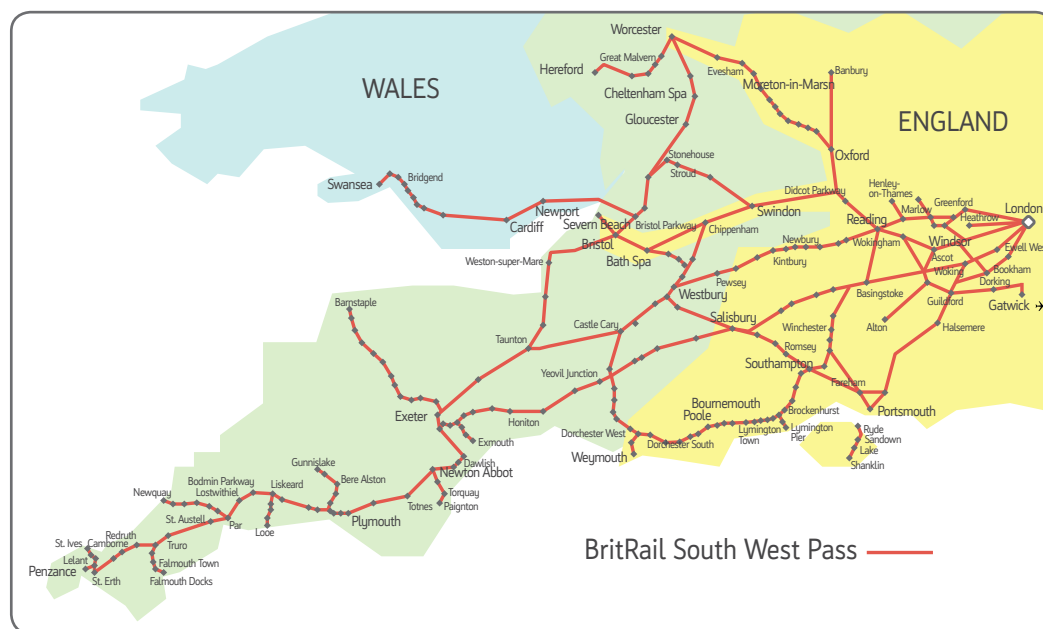

Britain By Rail

Enjoy scenic routes through England's rolling hills, Scottish Highlands, Ireland's coastal views and Welsh National Parks.

BritRail Pass

enjoy unlimited train trips on travel days

BritRail Pass: travel throughout England, Scotland and Wales
Flexi Pass: 3, 4, 8, or 15 days within 2 months / Consecutive Pass: 3, 4, 8, 15, 22 days or 1 month

BritRail England Pass: travel throughout England
Flexi Pass: 3, 4, 8, or 15 days within 2 months / Consecutive Pass: 3, 4, 8, 15, 22 days or 1 month

BritRail London Plus Pass: travel throughout the South East region of England
Flexi Pass: 2 or 4 days within 8 days or 7 days within 15 days

BritRail Pass + Ireland: travel throughout England, Scotland, Wales and Ireland
Flexi Pass: 5 or 10 days within 1 month

BritRail Freedom of Scotland Pass: Travel throughout Scotland
Flexi Pass: 4 days within 8 days or 8 days within 15 days

BritRail Central Scotland Pass: travel throughout the Central region of Scotland
Flexi Pass: 3 days within 7 days

BritRail South West Pass: travel throughout the South West region of England
Flexi Pass: 3, 4, 8, or 15 days within 2 months / Consecutive Pass: 3, 4, 8, 15, 22 days or 1 month

New! BritRail Scottish Highlands Pass: travel on trains, ferries and a selection of coach services throughout the West and North Highlands
Flexi Pass: 4 days in 8 days

New! BritRail customers can now benefit from 100+ discount offers at attractions throughout the UK. Visit www.acprail.com/britrail-bonus-offers for details.

BritRail Discounts on select passes save up to...

25% when traveling with a UK friend or relative

50% off the 3rd to 9th passenger, perfect for group travel

20% during the low season in January, February, November & December

20% for youth between the ages of 16 and 25