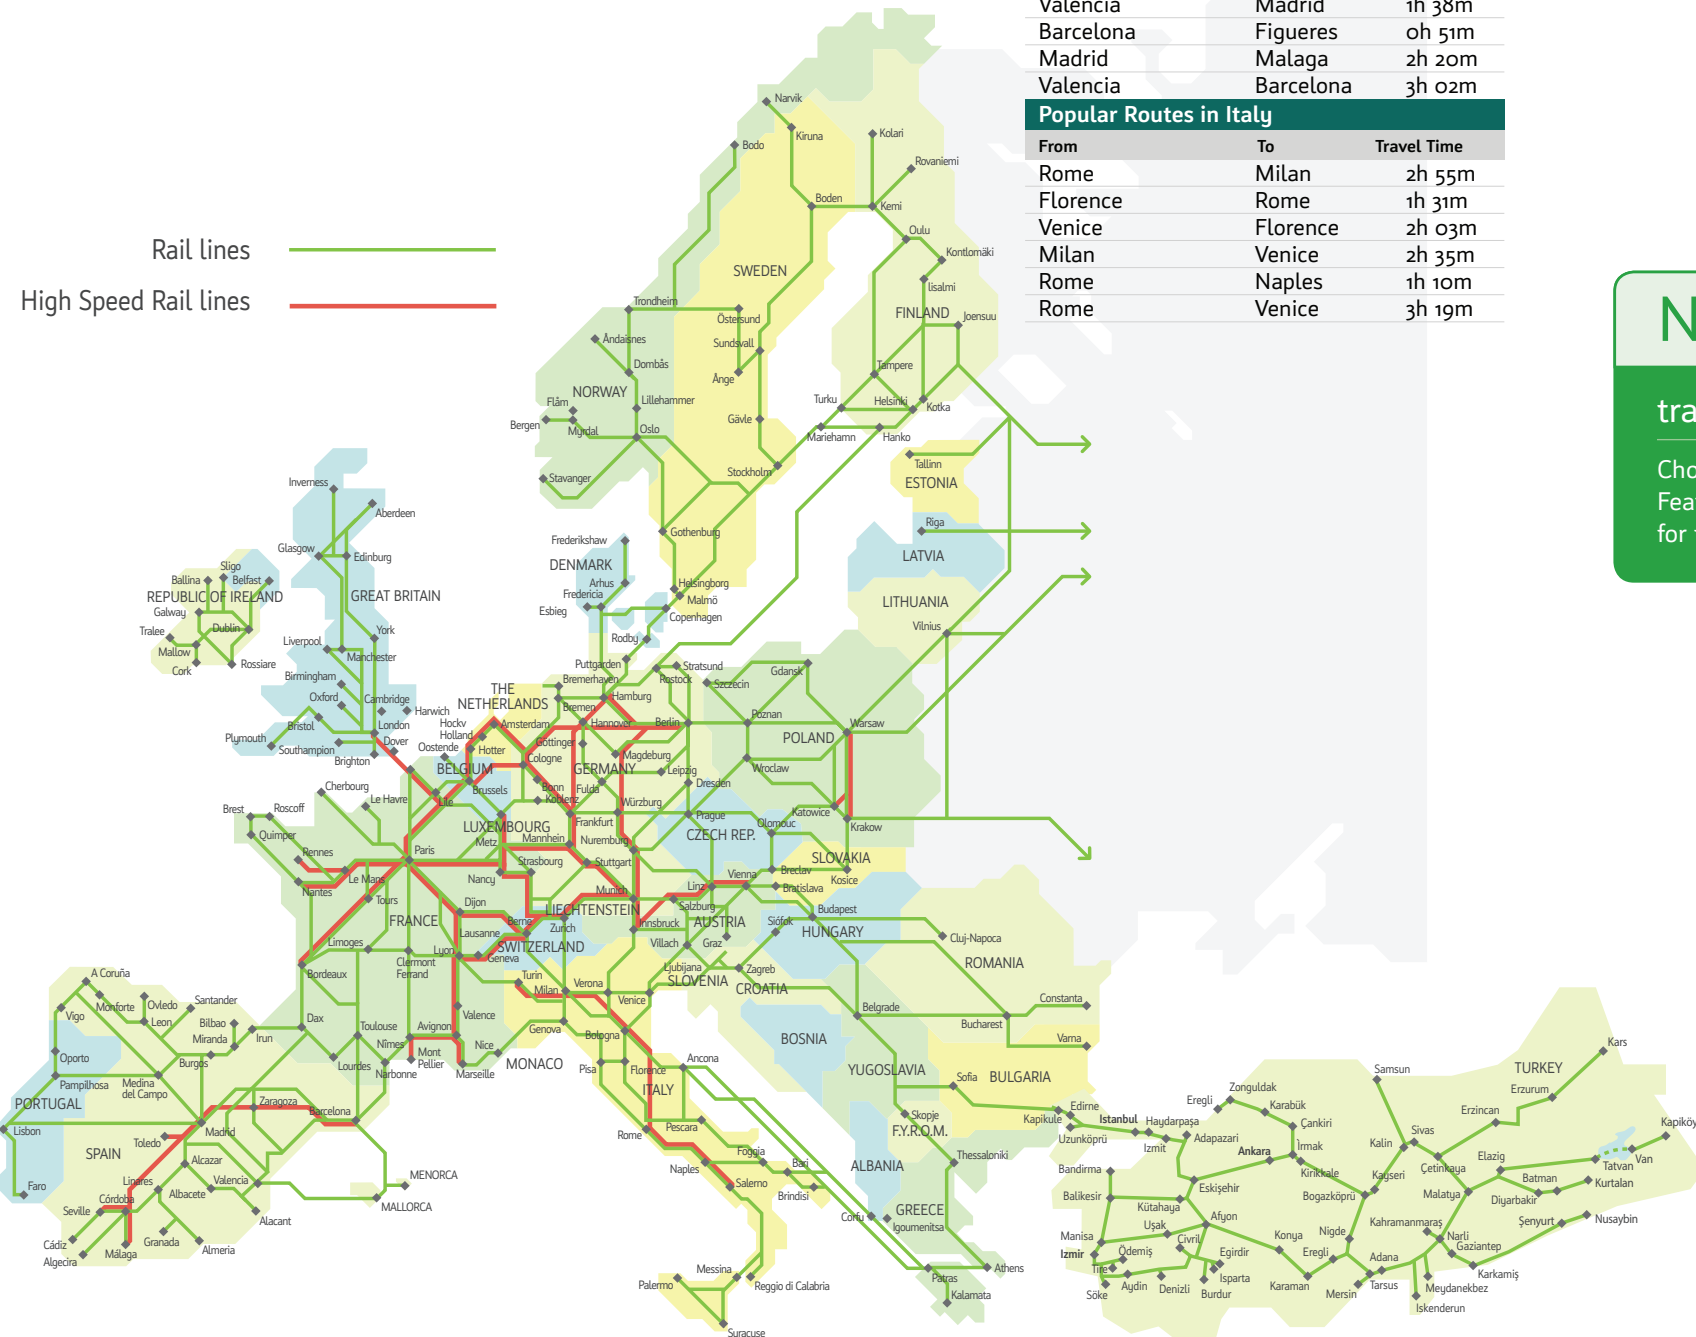

# Europe By Rail

Hop aboard your choice of train and benefit from all the modern conveniences of train travel in Europe, with frequent connections to both domestic and international destinations. Select from a great variety of passes, point to point tickets, seat reservations and sleepers.

## Popular Routes in Europe

From	To	Travel Time
Amsterdam	Brussels	1h 46m
Berlin	Prague	4h 40m
Frankfurt	Munich	3h 18m
Frankfurt	Amsterdam	3h 51m
Milan	Zurich	3h 41m
Paris	Marseille	3h 05m
Prague	Vienna	4h 05m
St. Petersburg	Helsinki	1h 36m
Stockholm	Copenhagen	4h 43m
Vienna	Budapest	2h 46m
Vienna	Munich	3h 57m

## Popular Routes in Spain

From	To	Travel Time
Madrid	Barcelona	2h 30m
Seville	Madrid	2h 20m
Valencia	Madrid	1h 38m
Barcelona	Figueres	0h 51m
Madrid	Malaga	2h 20m
Valencia	Barcelona	3h 02m

## Popular Routes in Italy

From	To	Travel Time
Rome	Milan	2h 55m
Florence	Rome	1h 31m
Venice	Florence	2h 03m
Milan	Venice	2h 35m
Rome	Naples	1h 10m
Rome	Venice	3h 19m

To consult our complete selection of routes, schedules, timetables and prices please visit [acprail.com](http://acprail.com)