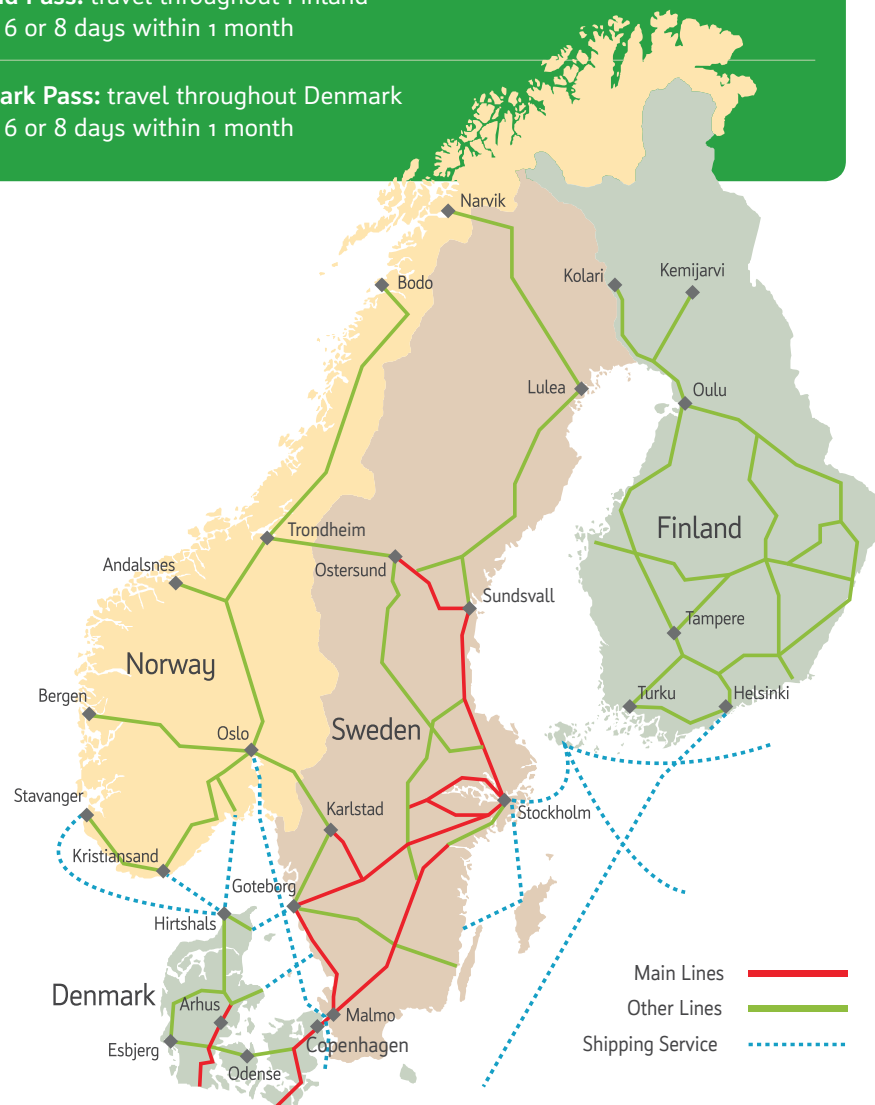

Scandinavia

InterRail Passes

Scandinavia's scenery is best enjoyed by train

InterRail Norway Pass: travel throughout Norway
Flexi Pass: 3, 4, 6 or 8 days within 1 month

InterRail Sweden Pass: travel throughout Sweden
Flexi Pass: 3, 4, 6 or 8 days within 1 month

InterRail Finland Pass: travel throughout Finland
Flexi Pass: 3, 4, 6 or 8 days within 1 month

InterRail Denmark Pass: travel throughout Denmark
Flexi Pass: 3, 4, 6 or 8 days within 1 month

Train Tickets to Russia

from Helsinki to St. Petersburg

Extend your travels from Finland into Russia! The journey takes approximately 3 and a half hours on the Allegro high speed train.

Scenic Norway

Norway in a Nutshell

lovely scenic train routes and fjord cruises

Experience the scenic Bergen Railway, the breathtaking Flåm Railway, the Aurlandsfjord, Sognefjord, Hardangerfjord and Naeroyfjord, stunning waterfalls, historic towns and the steep bends up Stalheimskleiva mountainside.

Rauma Line

journey between Dombås and Åndalsnes train stations

The Rauma Line takes you through picturesque mountains, over bridges, through tunnels and past the tallest rock-face in Europe; the Trollveggen.

Flåm Railway

journey between Flåm and Myrdal train stations

The Flåm Railway is one of the world's steepest railway lines and provides some of Norway's wildest and most magnificent scenery. Enjoy an incredible train journey from the mountain station at Myrdal on the Bergen Railway, down to Flåm station nestled in the innermost corner of the Aurlandfjord.

Sweden By Rail

SJ Train Tickets

experience Sweden's comprehensive rail network

With frequent departures from cities such as Stockholm, Göteborg, Malmö and Karlstad, as well as, easy connections to Denmark via Copenhagen, SJ train tickets are an ideal way to travel around Sweden. Especially thanks to its many modern, comfortable and high speed train services.

Samtrafiken

travel on public transport throughout Sweden

Arlanda Express, popular for its fast airport service between Stockholm City and Arlanda Airport, Öresundståg, Veolia and SJ are just a few of the many operators providing public transport in Sweden. Samtrafiken tickets allow easy access to smaller popular destinations such as Kalmar, Karlskrona, Helsingborg and Lund by rail and bus, with the convenience of a single ticket.

For prices, reservations and booking visit acprail.com

Norway in a nutshell
Sognefjord in a nutshell
Hardanger in a nutshell

Mini Tours

Passholders traveling with an InterRail Pass that is valid in Norway can purchase a mini tour for Norway in a Nutshell and Sognefjord in a Nutshell, valid on the route Myrdal-Flåm-Gudvangen-Voss.