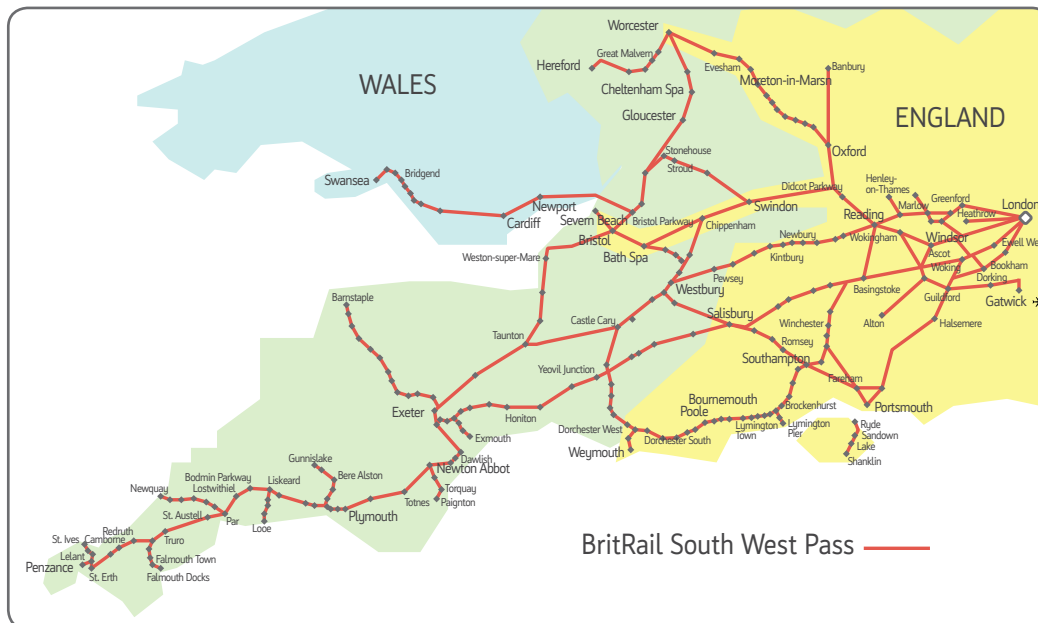

BritRail Passes

enjoy unlimited train trips on travel days

BritRail Euro Pass: travel throughout England, Scotland and Wales
Flexi Pass: 2, 3, 4, 8, or 15 days within 1 month / Consecutive Pass: 2, 4, 8, 15, 22 days or 1 month

BritRail Euro England Pass: travel throughout England
Flexi Pass: 2, 4, 8, or 15 days within 1 month / Consecutive Pass: 2, 4, 8, 15, 22 days or 1 month

BritRail Euro London Plus Pass: travel throughout the South East region of England
Flexi Pass: 2 or 4 days within 8 days or 7 days within 15 days

BritRail Pass + Ireland: travel throughout England, Scotland, Wales and Ireland
Flexi Pass: 5 or 10 days within 1 month

BritRail Freedom of Scotland Pass: travel throughout Scotland
Flexi Pass: 4 days within 8 days or 8 days within 15 days

BritRail Central Scotland Pass: travel throughout the Central region of Scotland
Flexi Pass: 3 days within 7 days

BritRail South West Pass: travel throughout the South West region of England
Flexi Pass: 2, 4, 8, or 15 days within 1 month / Consecutive Pass: 2, 4, 8, 15, 22 days or 1 month

New! BritRail Scottish Highlands Pass: travel on trains, ferries and a selection of coach services throughout the West and North Highlands
Flexi Pass: 4 days in 8 days

New! BritRail customers can now benefit from 100+ discount offers at attractions throughout the UK. Visit www.acprail.com/britrail-bonus-offers for details.