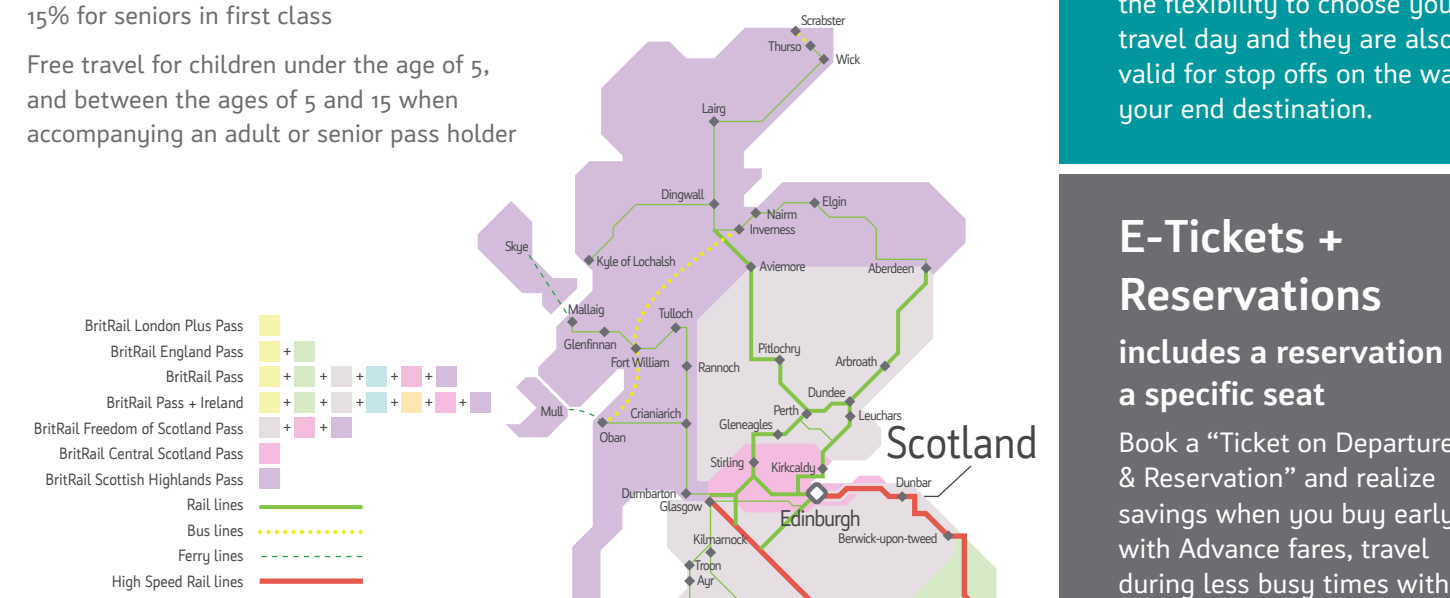

BritRail Discounts on select passes save up to...

- 25% when traveling with a UK friend or relative
- 50% off the 3rd to 9th passenger, perfect for group travel
- 20% during the low season in January, February, November & December
- 20% for youth between the ages of 16 and 25
- 50% for youth who have a valid Eurail Pass
- 15% for seniors in first class

Free travel for children under the age of 5, and between the ages of 5 and 15 when accompanying an adult or senior pass holder

BritRail Train Tickets

an open ticket for the route of your choice

BritRail's point to point tickets aren't restricted to a specific day and time so you still have the flexibility to choose your travel day and they are also valid for stop offs on the way to your end destination.

E-Tickets + Reservations

includes a reservation for a specific seat

Book a "Ticket on Departure & Reservation" and realize savings when you buy early with Advance fares, travel during less busy times with Off-Peak fares, or maintain some flexibility with Anytime fares.

For prices, reservations and booking visit acprail.com